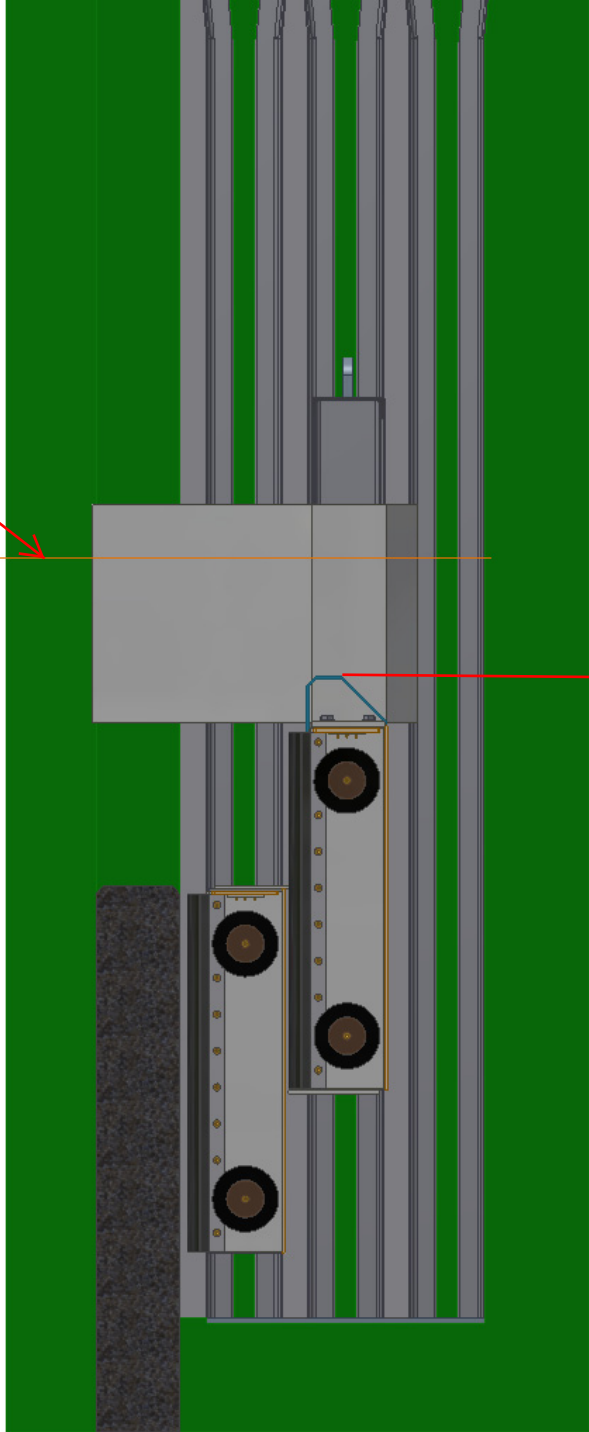

FOREBAY WATER
LEVEL EL 155'

13" Below EL 155'

SIDE VIEW OF NEW 159 WEIRS